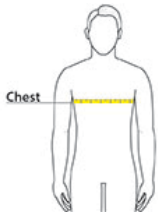

## PRODUCT MEASUREMENTS

	XS	S	M	L	XL	2XL	3XL	4XL
Body Length at Back	26 3/4	27 3/4	28 3/4	29 3/4	30 3/4	31 3/4	32 1/4	32 3/4
Chest	18	19 1/2	21	22 1/2	24	25 1/2	27 1/2	29 1/2
Sleeve Length from Center Back	34 1/4	35	35 3/4	36 1/2	37 1/4	38	38 3/4	39 1/2

**Body Length at Back:** Measured from high point shoulder to finished hem at back.

**Chest:** Measured across the chest one inch below armhole when laid flat.

**Sleeve Length from Center Back:** Measure from Center Back neck to shoulder point to sleeve hem.

## SIZE CHARTS

	XS	S	M	L	XL	2XL	3XL	4XL
Chest	32-34	35-37	38-40	41-43	44-46	47-49	50-53	54-57

## HOW TO MEASURE

---

**CHEST**  
Measure under the arm and around the fullest part of the chest with arms down, keeping tape horizontal.